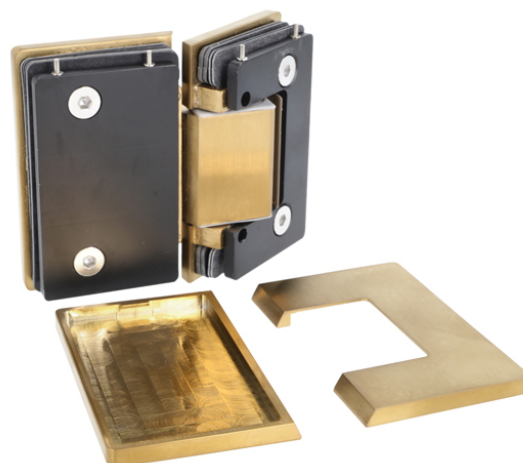

PRODUCT SHEET

Description:

Shower Hinge "Rio", 180DG, Brushed Brass, Glass/Glass, 8-10 mm Glass Thickness, W/15 DG Angle Adjustment Function & 25DG, Return Function, Brass Material, Hidden Screws., Black Fiber Gaskets: 2 x 1mm & 2 x 2mm Thickness., Load Capacity Pr. Pair: 45kg

Item number:

15.23.888-8

Units	Box	Carton	HS Code	Barcode
Pcs.	1	10	8302100090	
				5704866513975

SISO A/S

Mileparken 11
DK-2740 Skovlunde
Denmark
VAT: 24786013

Phone +45 45 830 900

www.siso.dk
siso@siso.dk