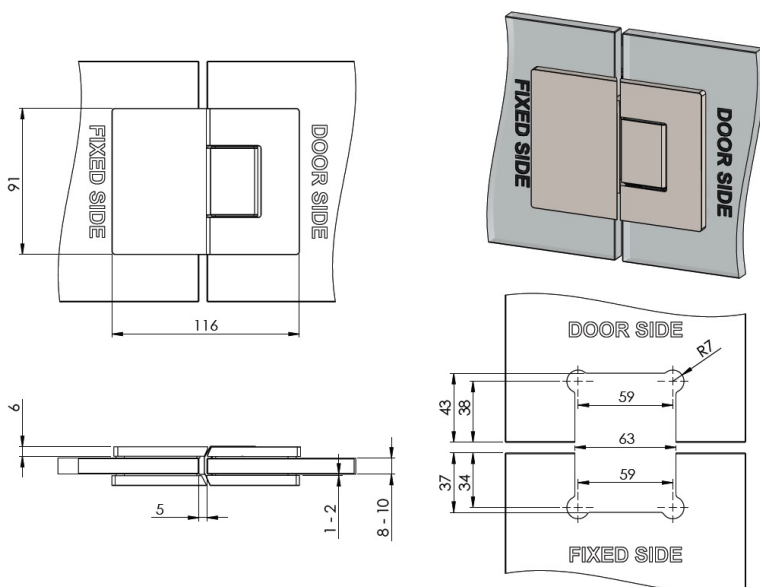

PRODUCT SHEET

Description:

Shower Hinge "Rio", 180DG, Brushed Brass, Glass/Glass, 8-10 mm Glass Thickness, W/15 DG Angle Adjustment Function & 25DG, Return Function, Brass Material, Hidden Screws., Black Fiber Gaskets: 2 x 1mm & 2 x 2mm Thickness., Load Capacity Pr. Pair: 45kg

Item number:

15.23.888-8

Units	Box	Carton	HS Code	Barcode
Pcs.	1	10	8302100090	
				5704866513975

SISO A/S

Mileparken 11
DK-2740 Skovlunde
Denmark
VAT: 24786013

Phone +45 45 830 900

www.siso.dk
siso@siso.dk